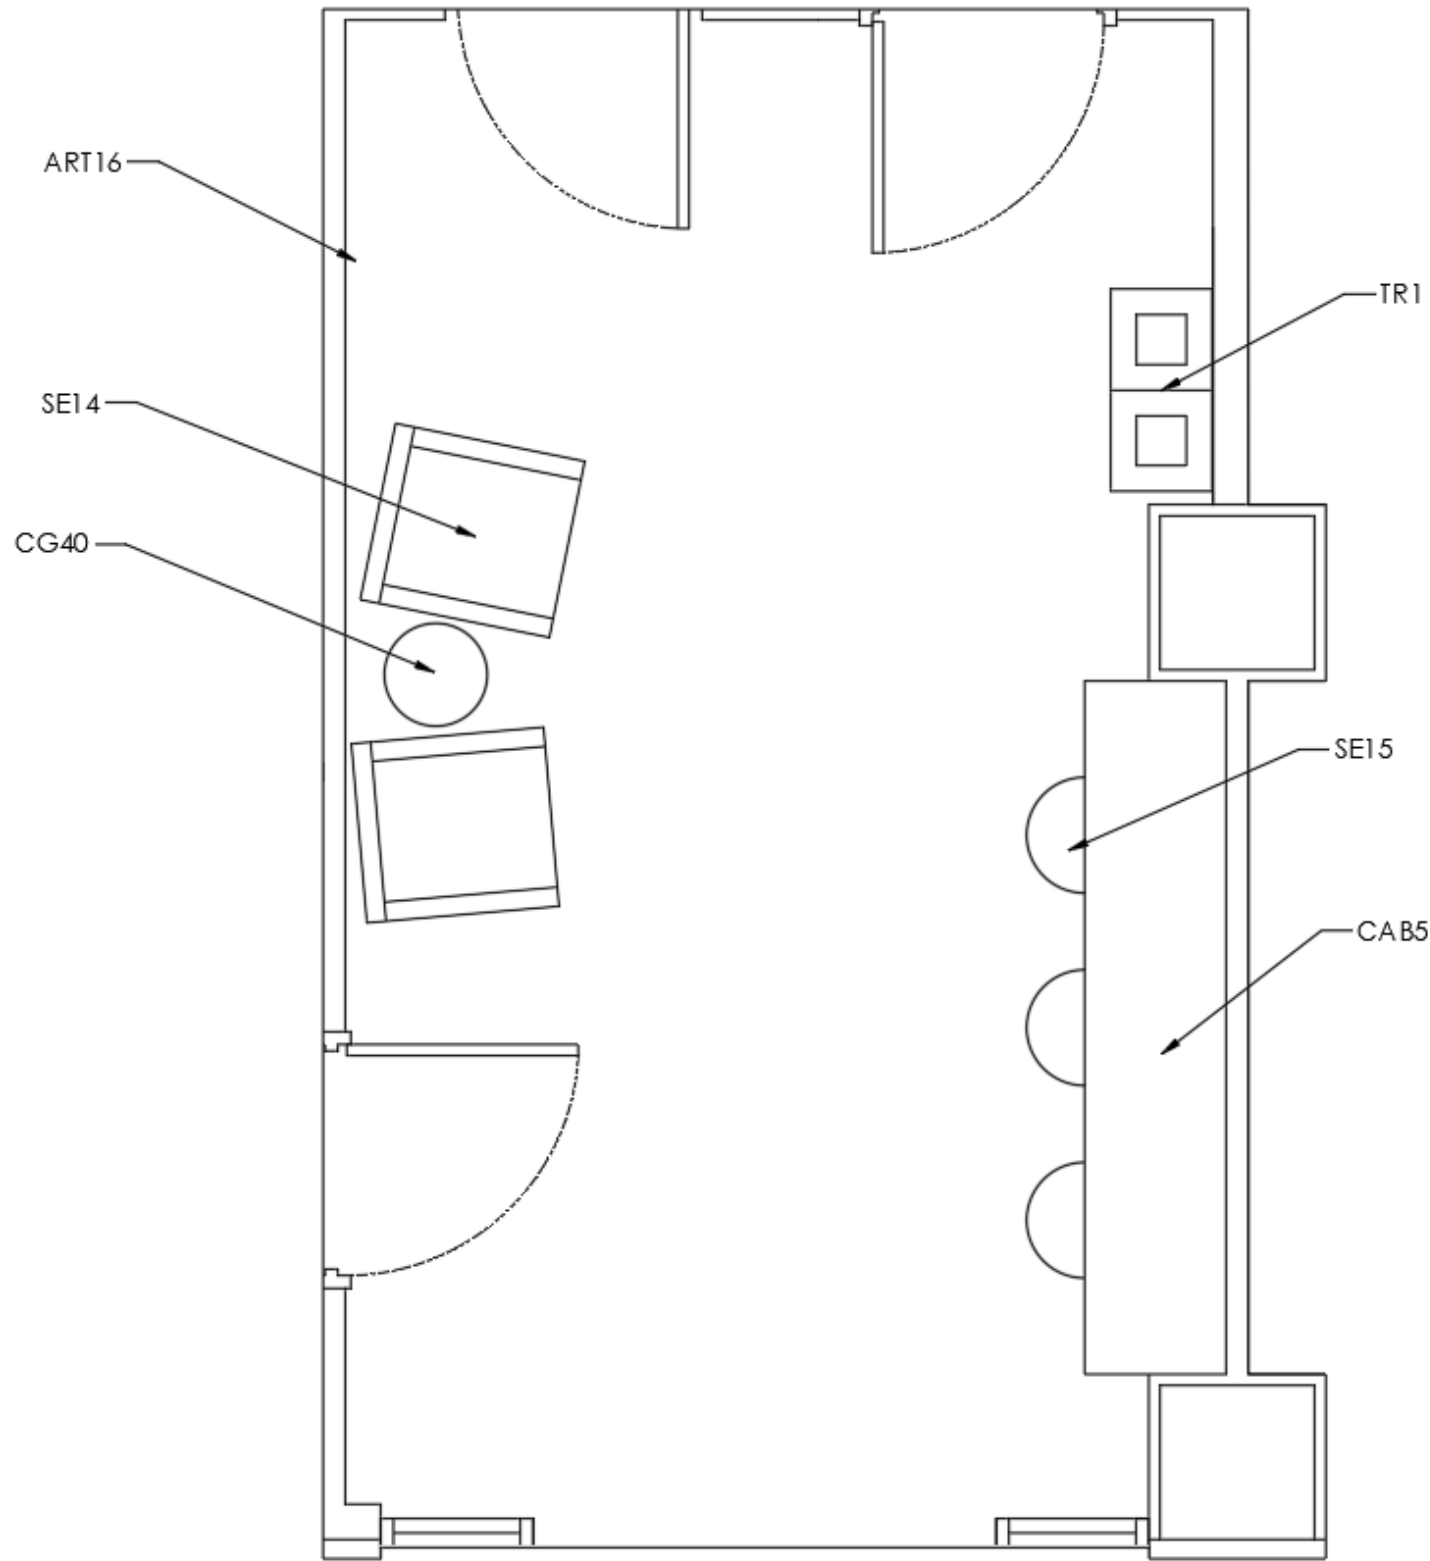

BENCH COL :

SOFA SEAM LEATHER DETAIL

TABLE WOOD FINISH: (TO MATCH WORK SURFACES)

LOUNGE CHAIR SEAT COM:

LOUNGE CHAIR BACK COL:

SIDE LOBBY

LOUNGE CHAIRS AND SIDE TABLE

LOUNGE CHAIR COM: