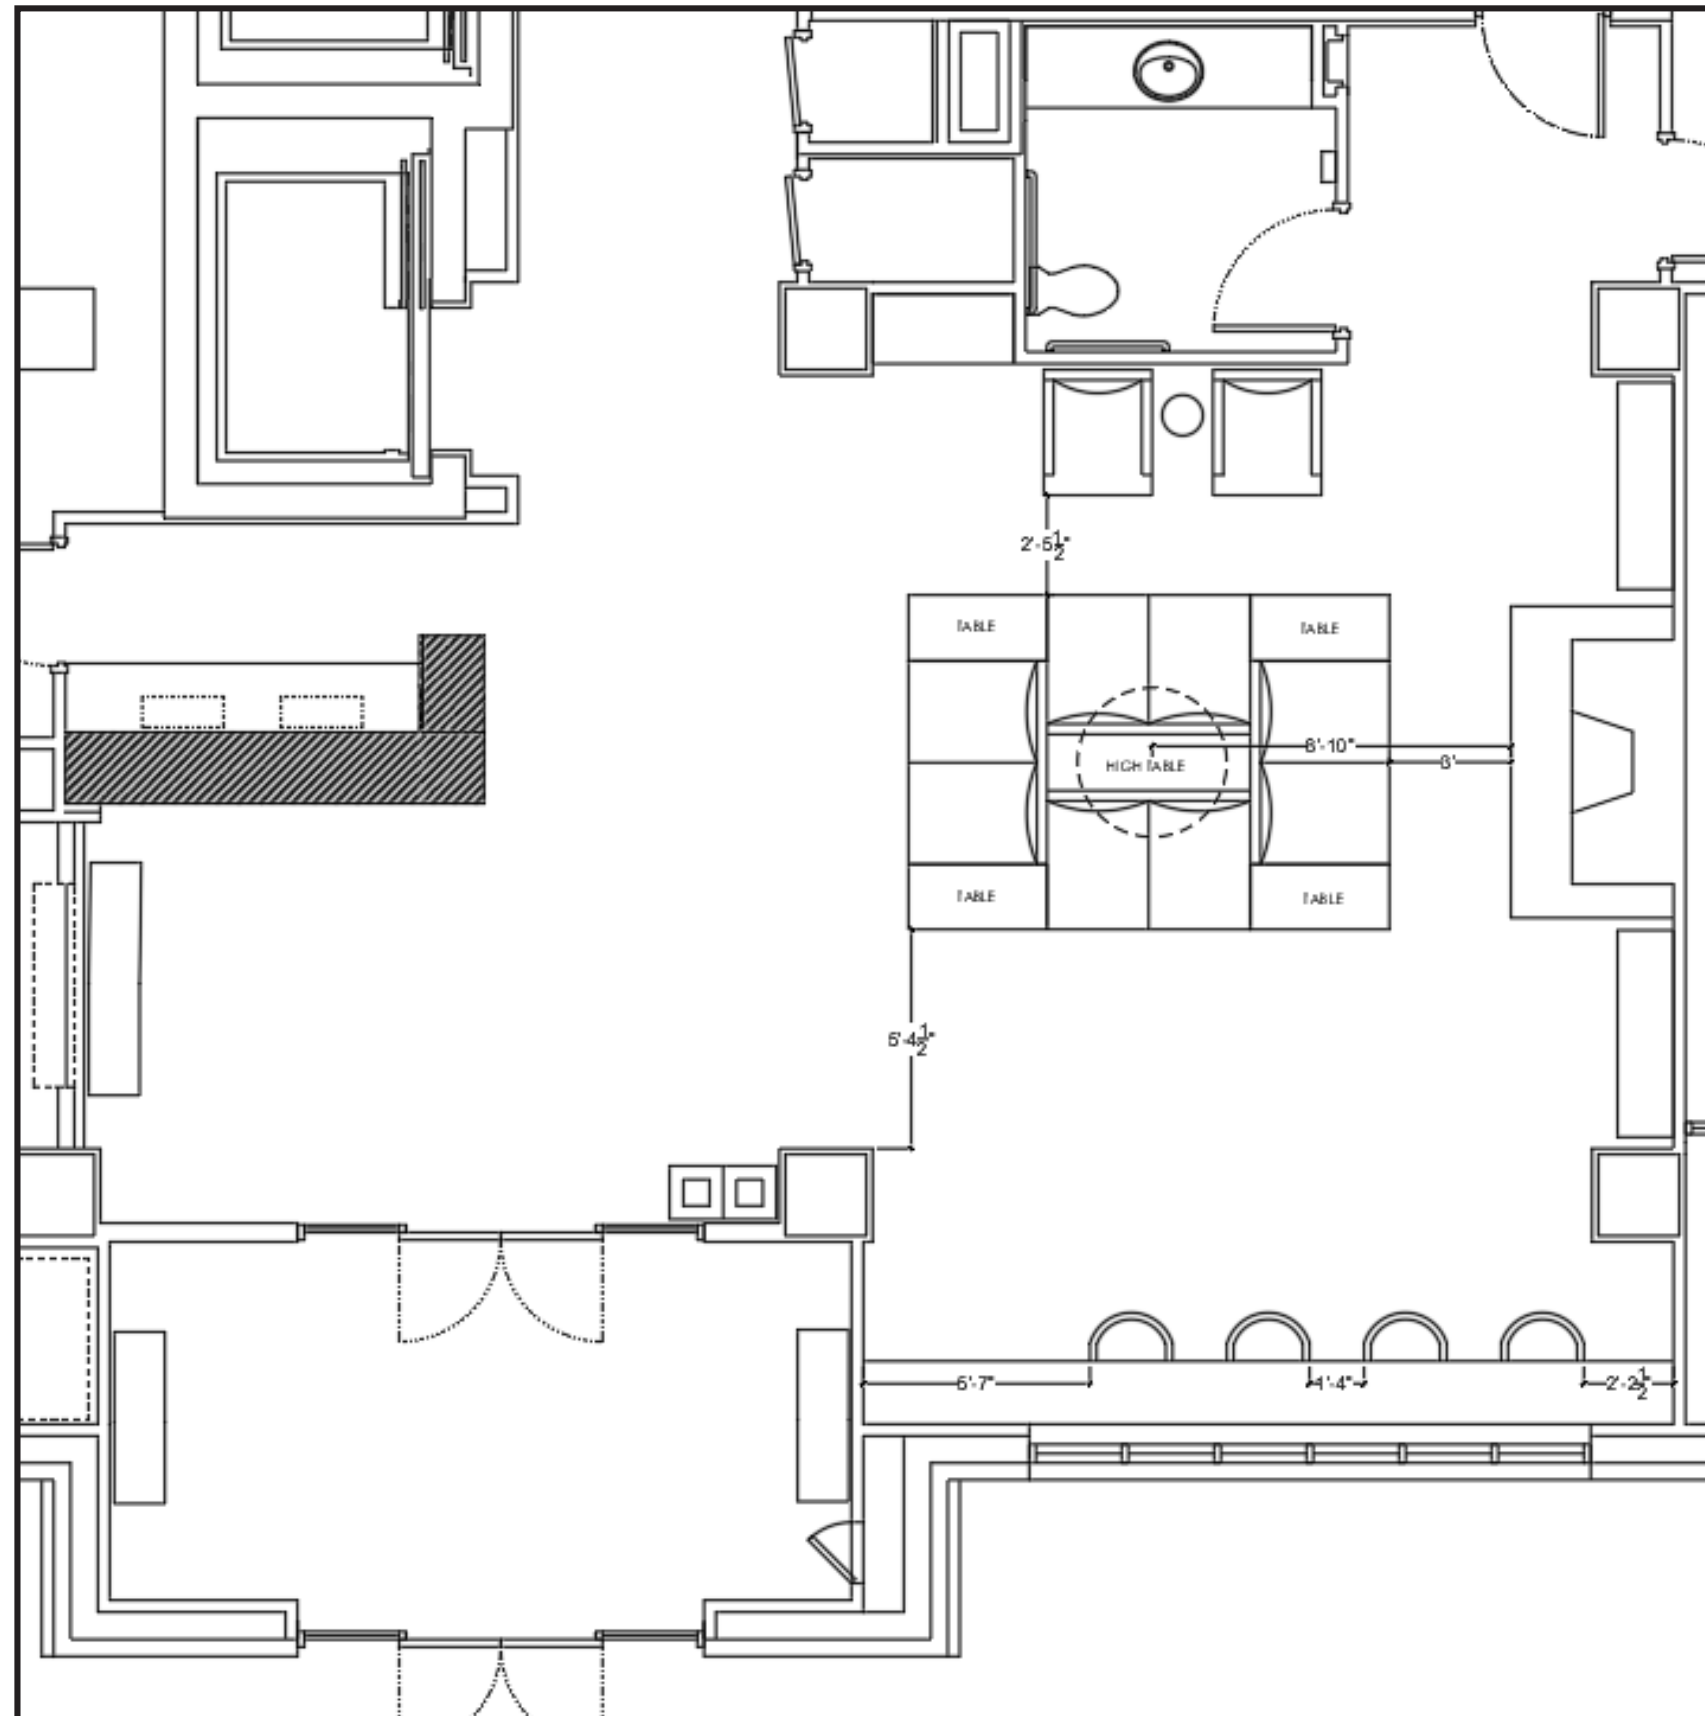

CUSTOM BAR TOP DINING TABLE - TO MATCH COFFEE TABLE WITH METAL BASE TO MATCH THE BARSTOOLS

COFFEE/DINING TABLE BASE

COFFEE/DINING TABLE TOP

BARSTOOL LEATHER

COMMON SPACES

LAYOUT - MAIN LEVEL PRIMARY LOBBY

MAIN LEVEL PRIMARY LOBBY -