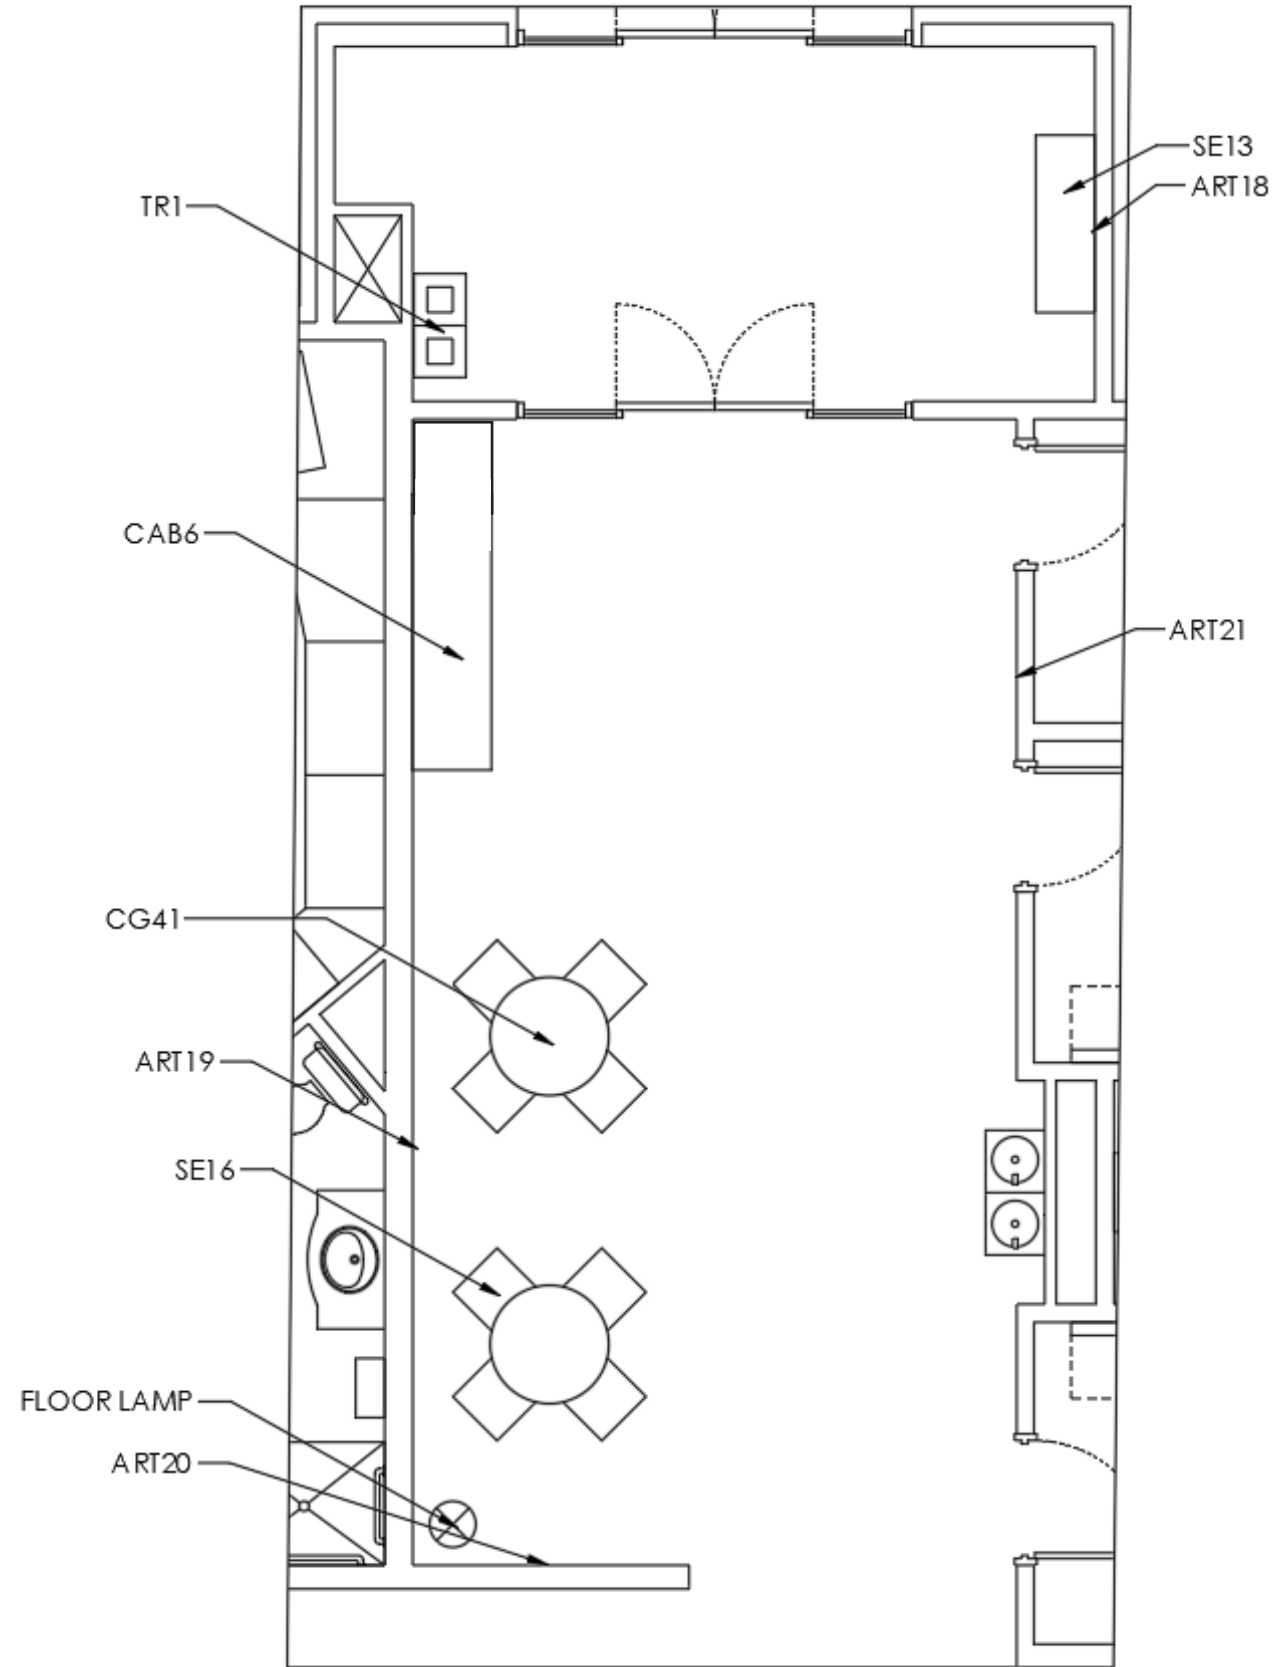

HALLWAY CHANDELIER

OTTOMAN COL

TABLE LAMP

CONSOLE

LAYOUT - SECOND LEVEL LOBBY SITING SLOPE SIDE

ACCENT CHAIR

TABLE

FLOOR LAMP