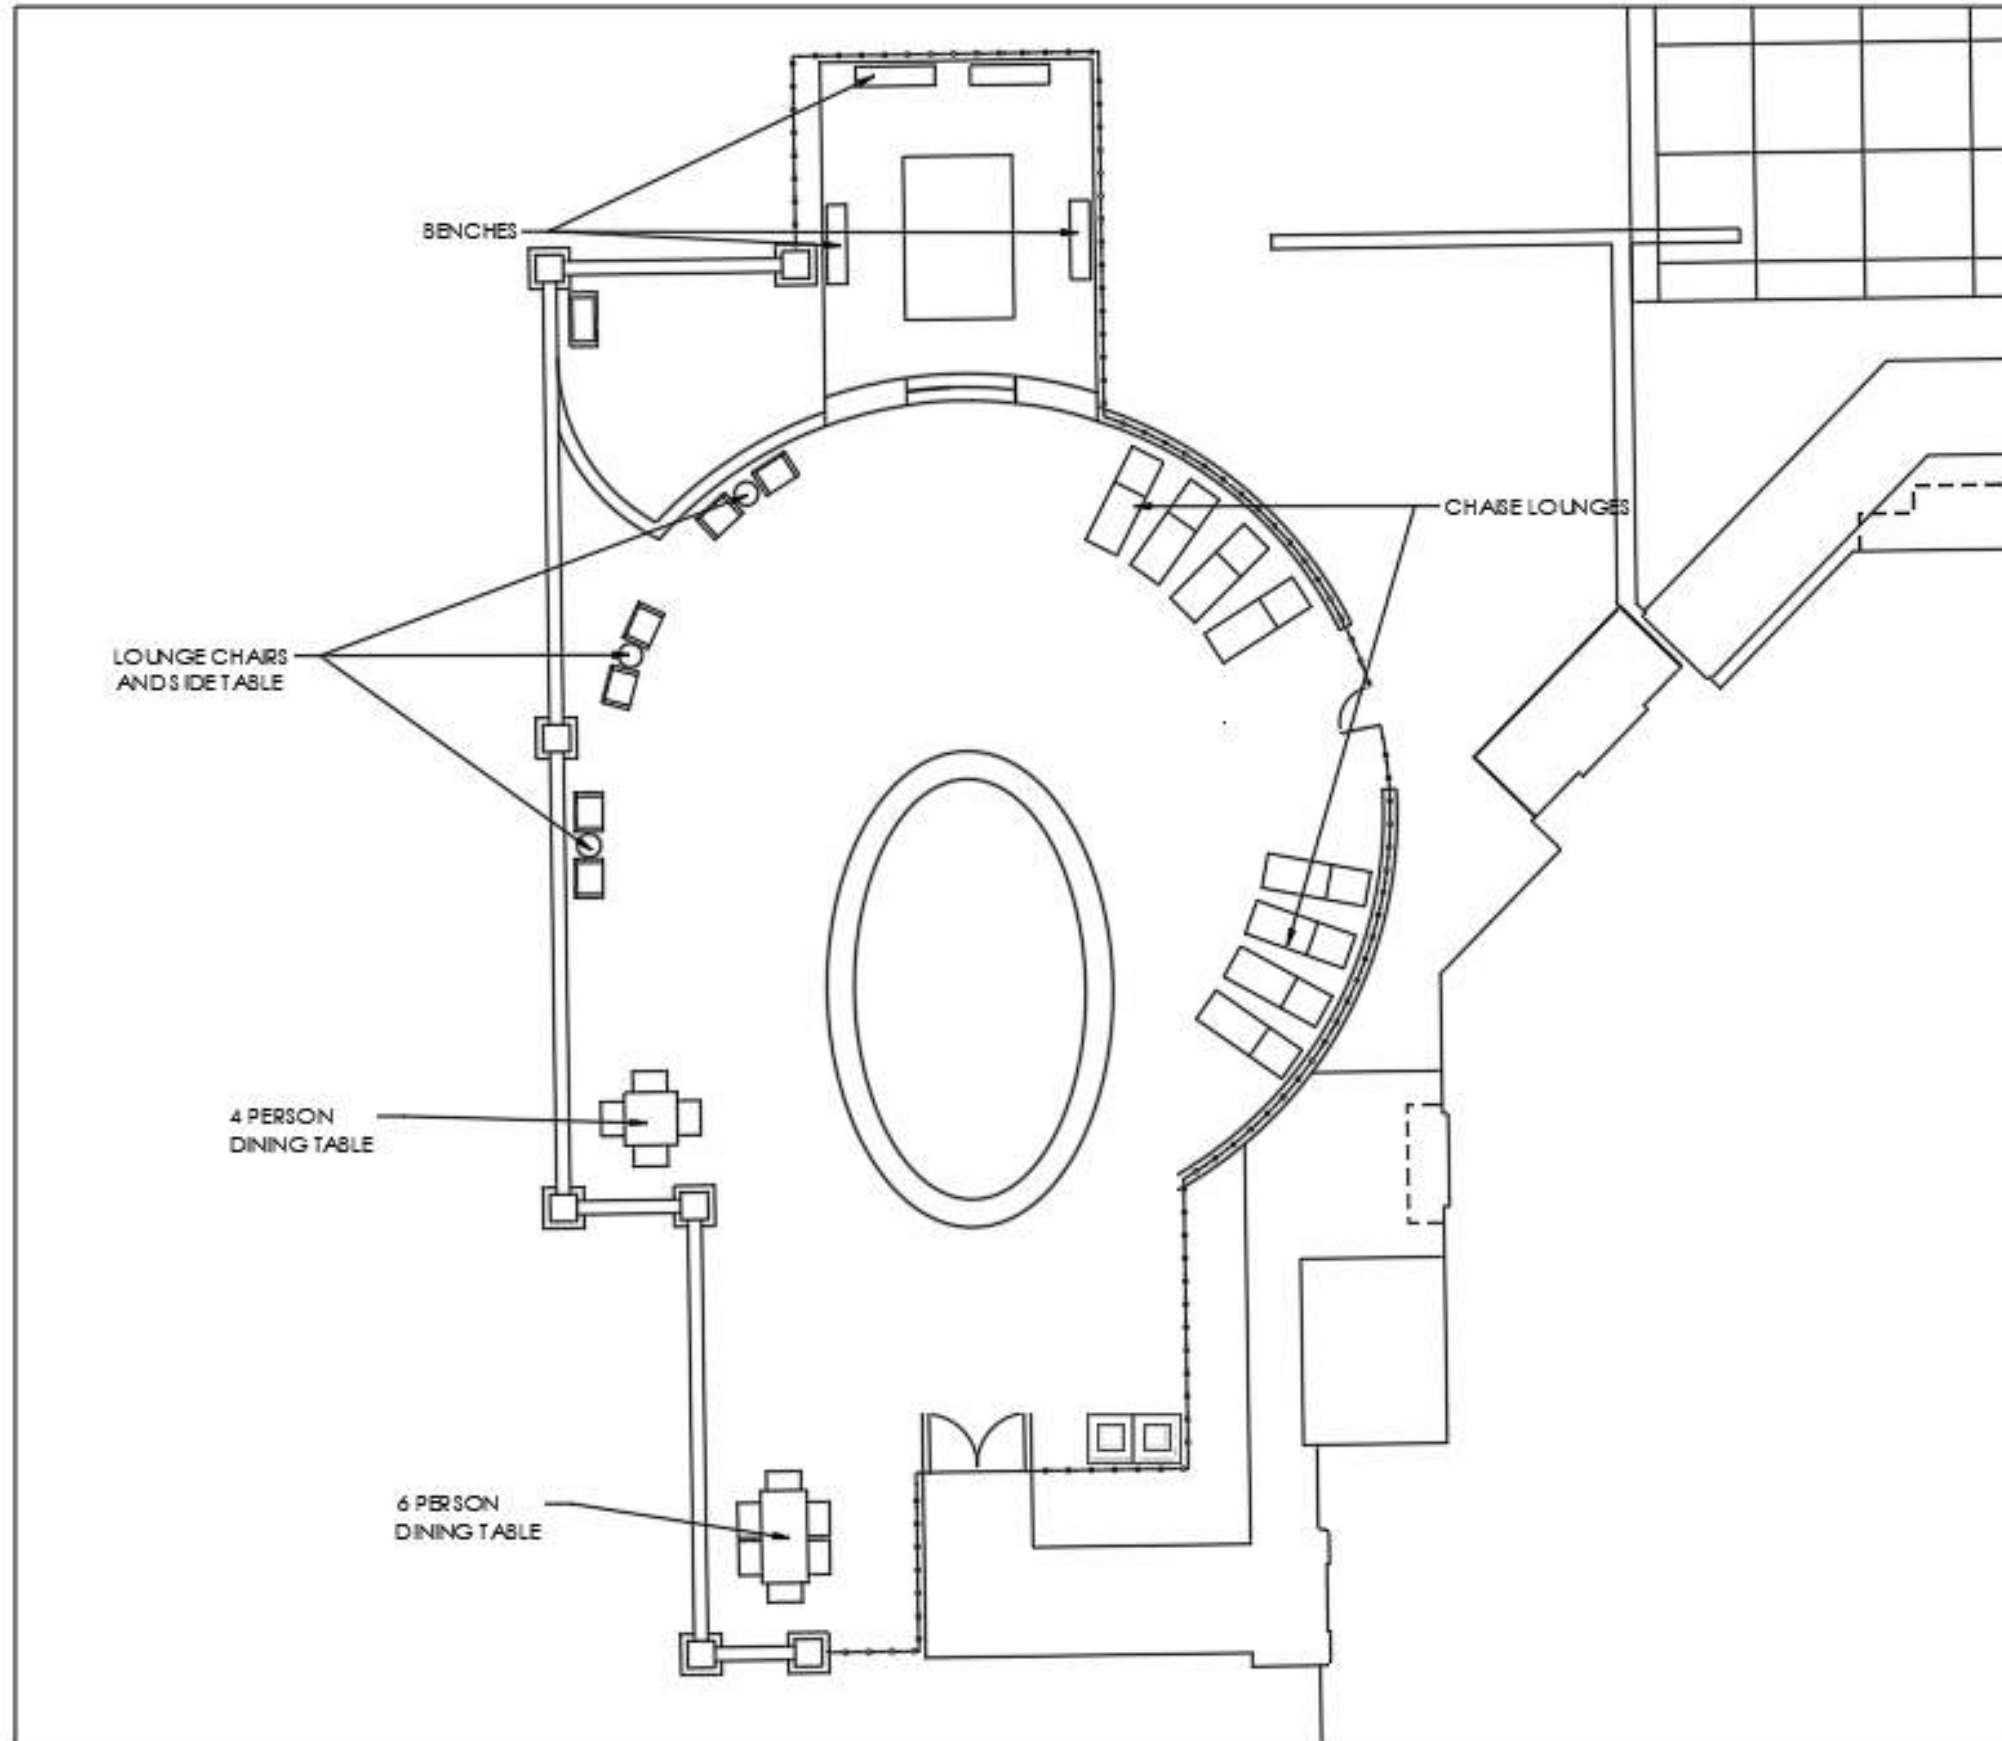

SLOPESIDE - POOL